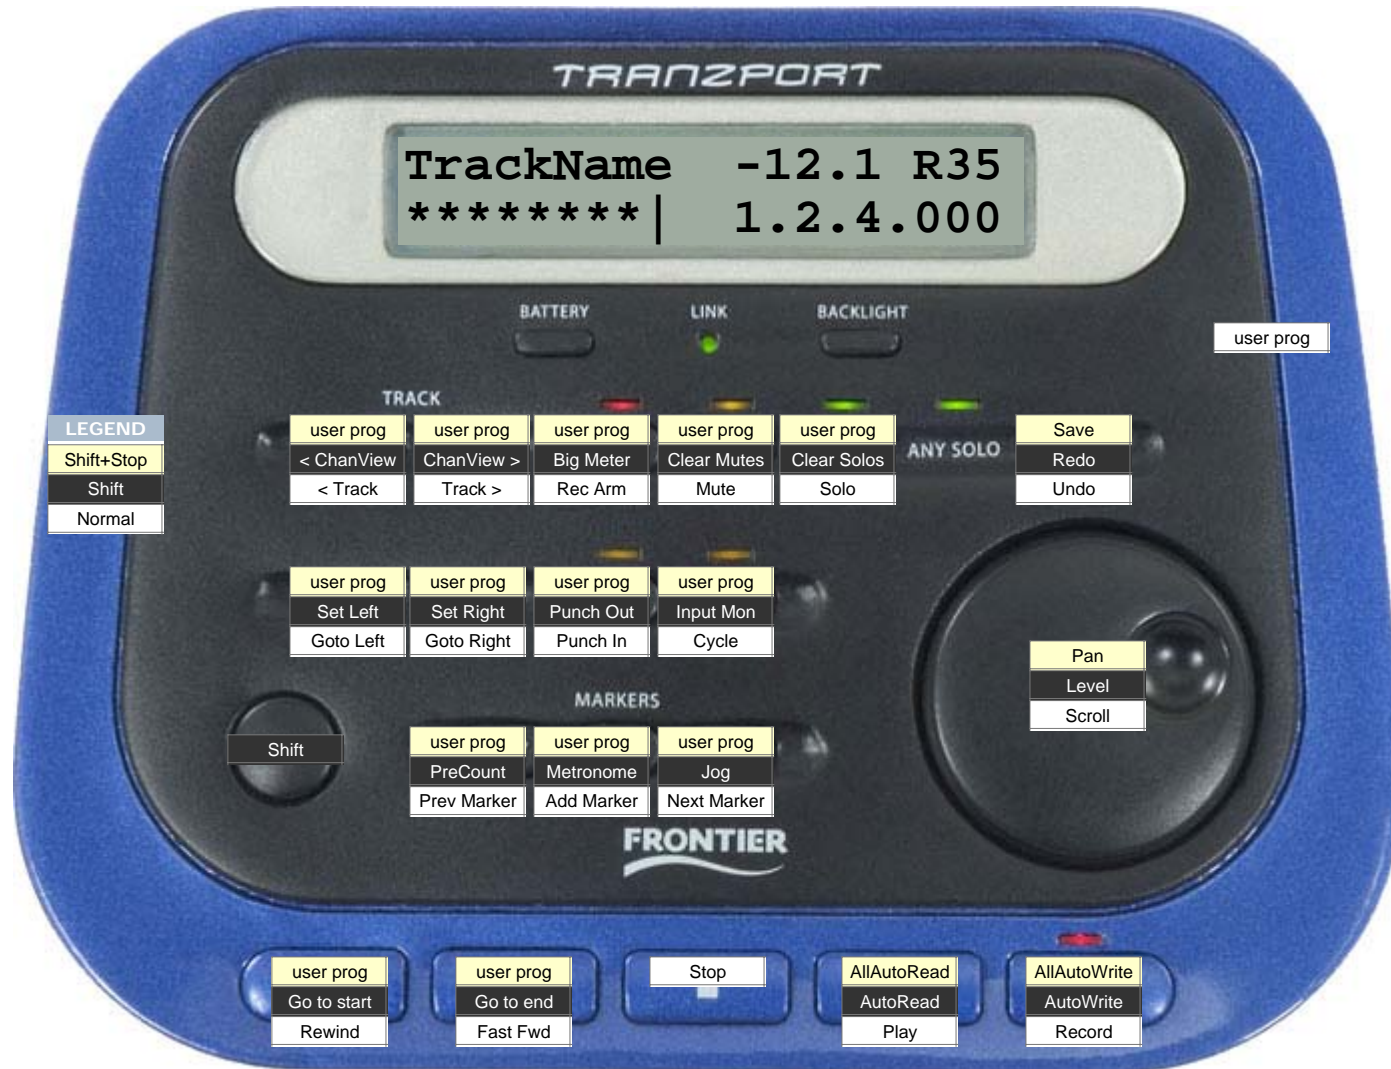

Cubase SX/SL 3+/Nuendo 3+

LEGEND
Shift+Stop
Shift
Normal

user prog

Save
Redo
Undo

Pan
Level
Scroll

Shift

user prog	user prog	user prog
PreCount	Metronome	Jog
Prev Marker	Add Marker	Next Marker

user prog
Go to start
Rewind

user prog
Go to end
Fast Fwd

Stop

AllAutoRead
AutoRead
Play

AllAutoWrite
AutoWrite
Record